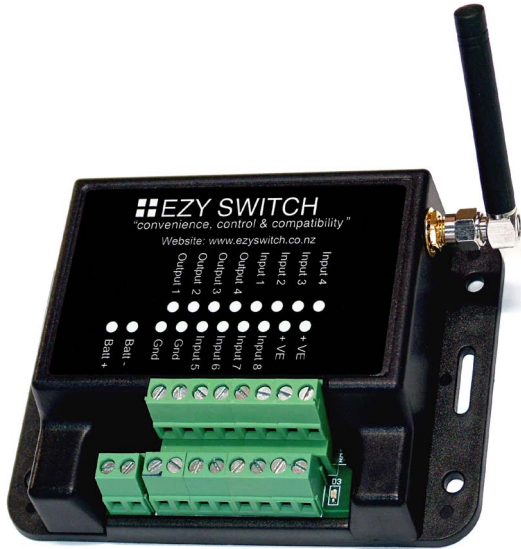

## Ezy Switch

- Simple installation and control via text message
- Monitor multiple devices
- Works on all mobile networks

### Remotely control and monitor your heating, security systems, and domestic / commercial appliances.

Ezy Switch is a simple switch control design that connects to electrical devices. If your appliance or equipment can be switched on or off, you can control it remotely from your mobile phone with Ezy Switch!

### **Simple installation and control via text message**

The Ezy Switch employs the SMS network and comes with easy programming steps. Simple text messaging instructions are used for operation, such as "turn on heat pump" and "turn off heat pump"

### **Monitor multiple devices**

Monitor your security lights and smoke alarms on one Ezy Switch, at the same time control the power on/off on your heat pump and hot water cylinder. Capacity of up to 8 monitored devices and 4 power controlled devices.